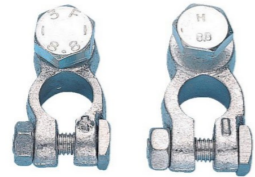

### MAN Battery Clamps

Art. No. 00510 17 (+) - R126.23 Ex. VAT

Art. No. 00510 18 (-) - R126.23 Ex. VAT

- Suitable for 24V
- Working Length: 4M
- 5x1.5mm<sup>2</sup>, 2x2.5mm<sup>2</sup>
- Spiral Diameter: 50mm
- Approved by TUV
- Complies with ISO7638
- Fabricated complete with plugs

**2x7 Pin Wire Spiral Coil - R295.00 Ex. VAT**  
 Art. No. 01510 956 2

- Suitable for 24V
- Working Length: 4M
- 12x1.5mm<sup>2</sup>, 3x2.5mm<sup>2</sup>
- Spiral Diameter: 60mm
- Approved by TUV
- Complies with ISO12098

**2x7 Pin Coiled Cable - R590.00 Ex. VAT**  
 Art. No. 01510 950 279

Connection of socket outlets on horse to socket outlets on trailer or semi-trailer (Mercedes and Volvo)

- Suitable for 24V
- Working Length: 4M
- 5x1.5mm<sup>2</sup>, 2x2.5mm<sup>2</sup>
- Spiral Diameter: 50mm